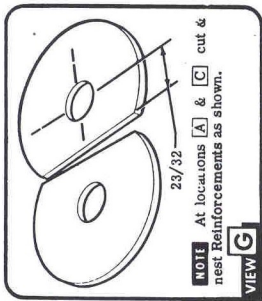

1962-64 Corvair rear seat belt brackets

NOTE Flatten clip against body & re-clip wire harness to gasoline pipe with a plastic clip obtained from parts stock 3750535 adjustable retainer.

ALL MODELS	2 PASS.	3 PASS.
	A B C	C