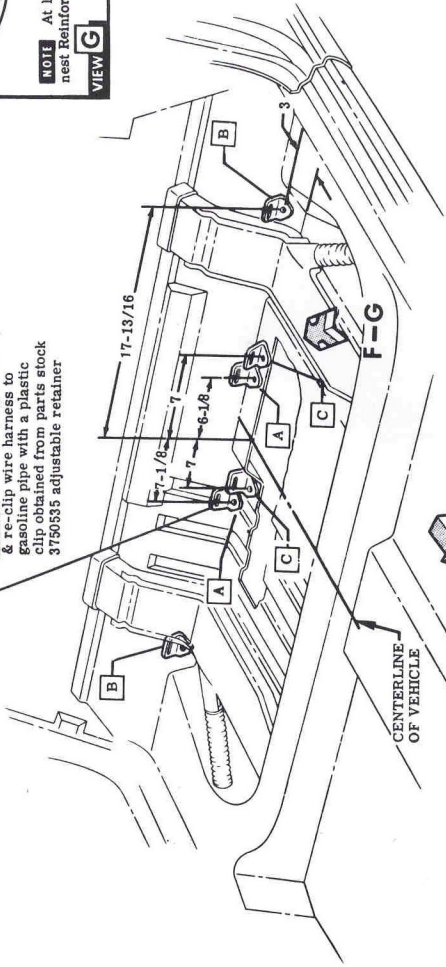

1962-64 Corvair rear seat belt brackets

NOTE Flatten clip against body & re-clip wire harness to gasoline pipe with a plastic clip obtained from parts stock 3750535 adjustable retainer.

ALL MODELS	2 PASS.	3 PASS.
	A B C	C

FIG. 3 BRACKET LOCATIONS CORVAIR