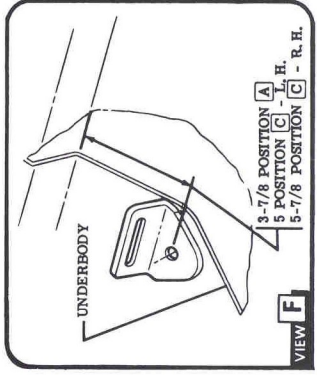

1962-64 Corvair rear seat belt brackets

NOTE Flatten clip against body & re-clip wire harness to gasoline pipe with a plastic clip obtained from parts stock 3750535 adjustable retainer.

ALL MODELS	2 PASS.	3 PASS.
	A B C	C

FIG. 3 BRACKET LOCATIONS CORVAIR